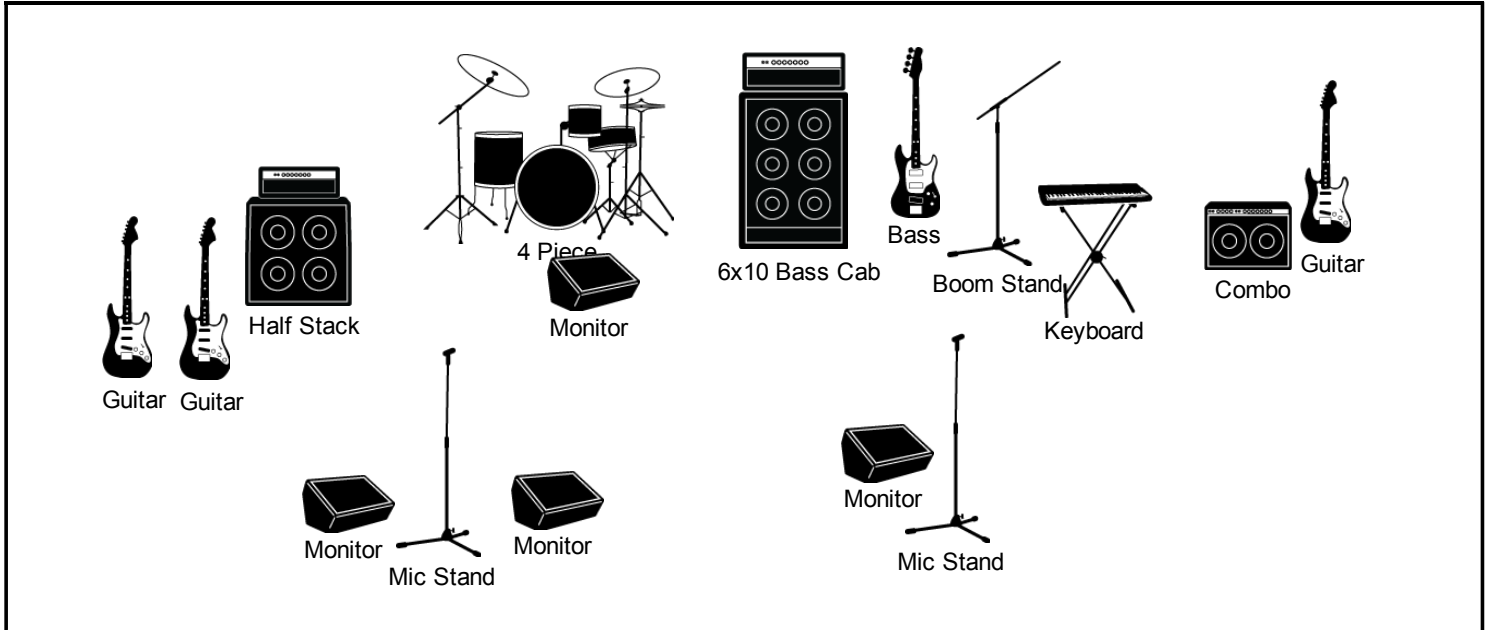

# STAGE PLOT DESIGNER

BAND NAME

The Blues Tribute Show

VENUE

Club / Festival

SHOW DATE / TIME

2016

STAGE

NOTES

Lead Guitar  
Bass Guitar  
2nd Guitar  
Drums  
Keyboards

INPUT LIST

--